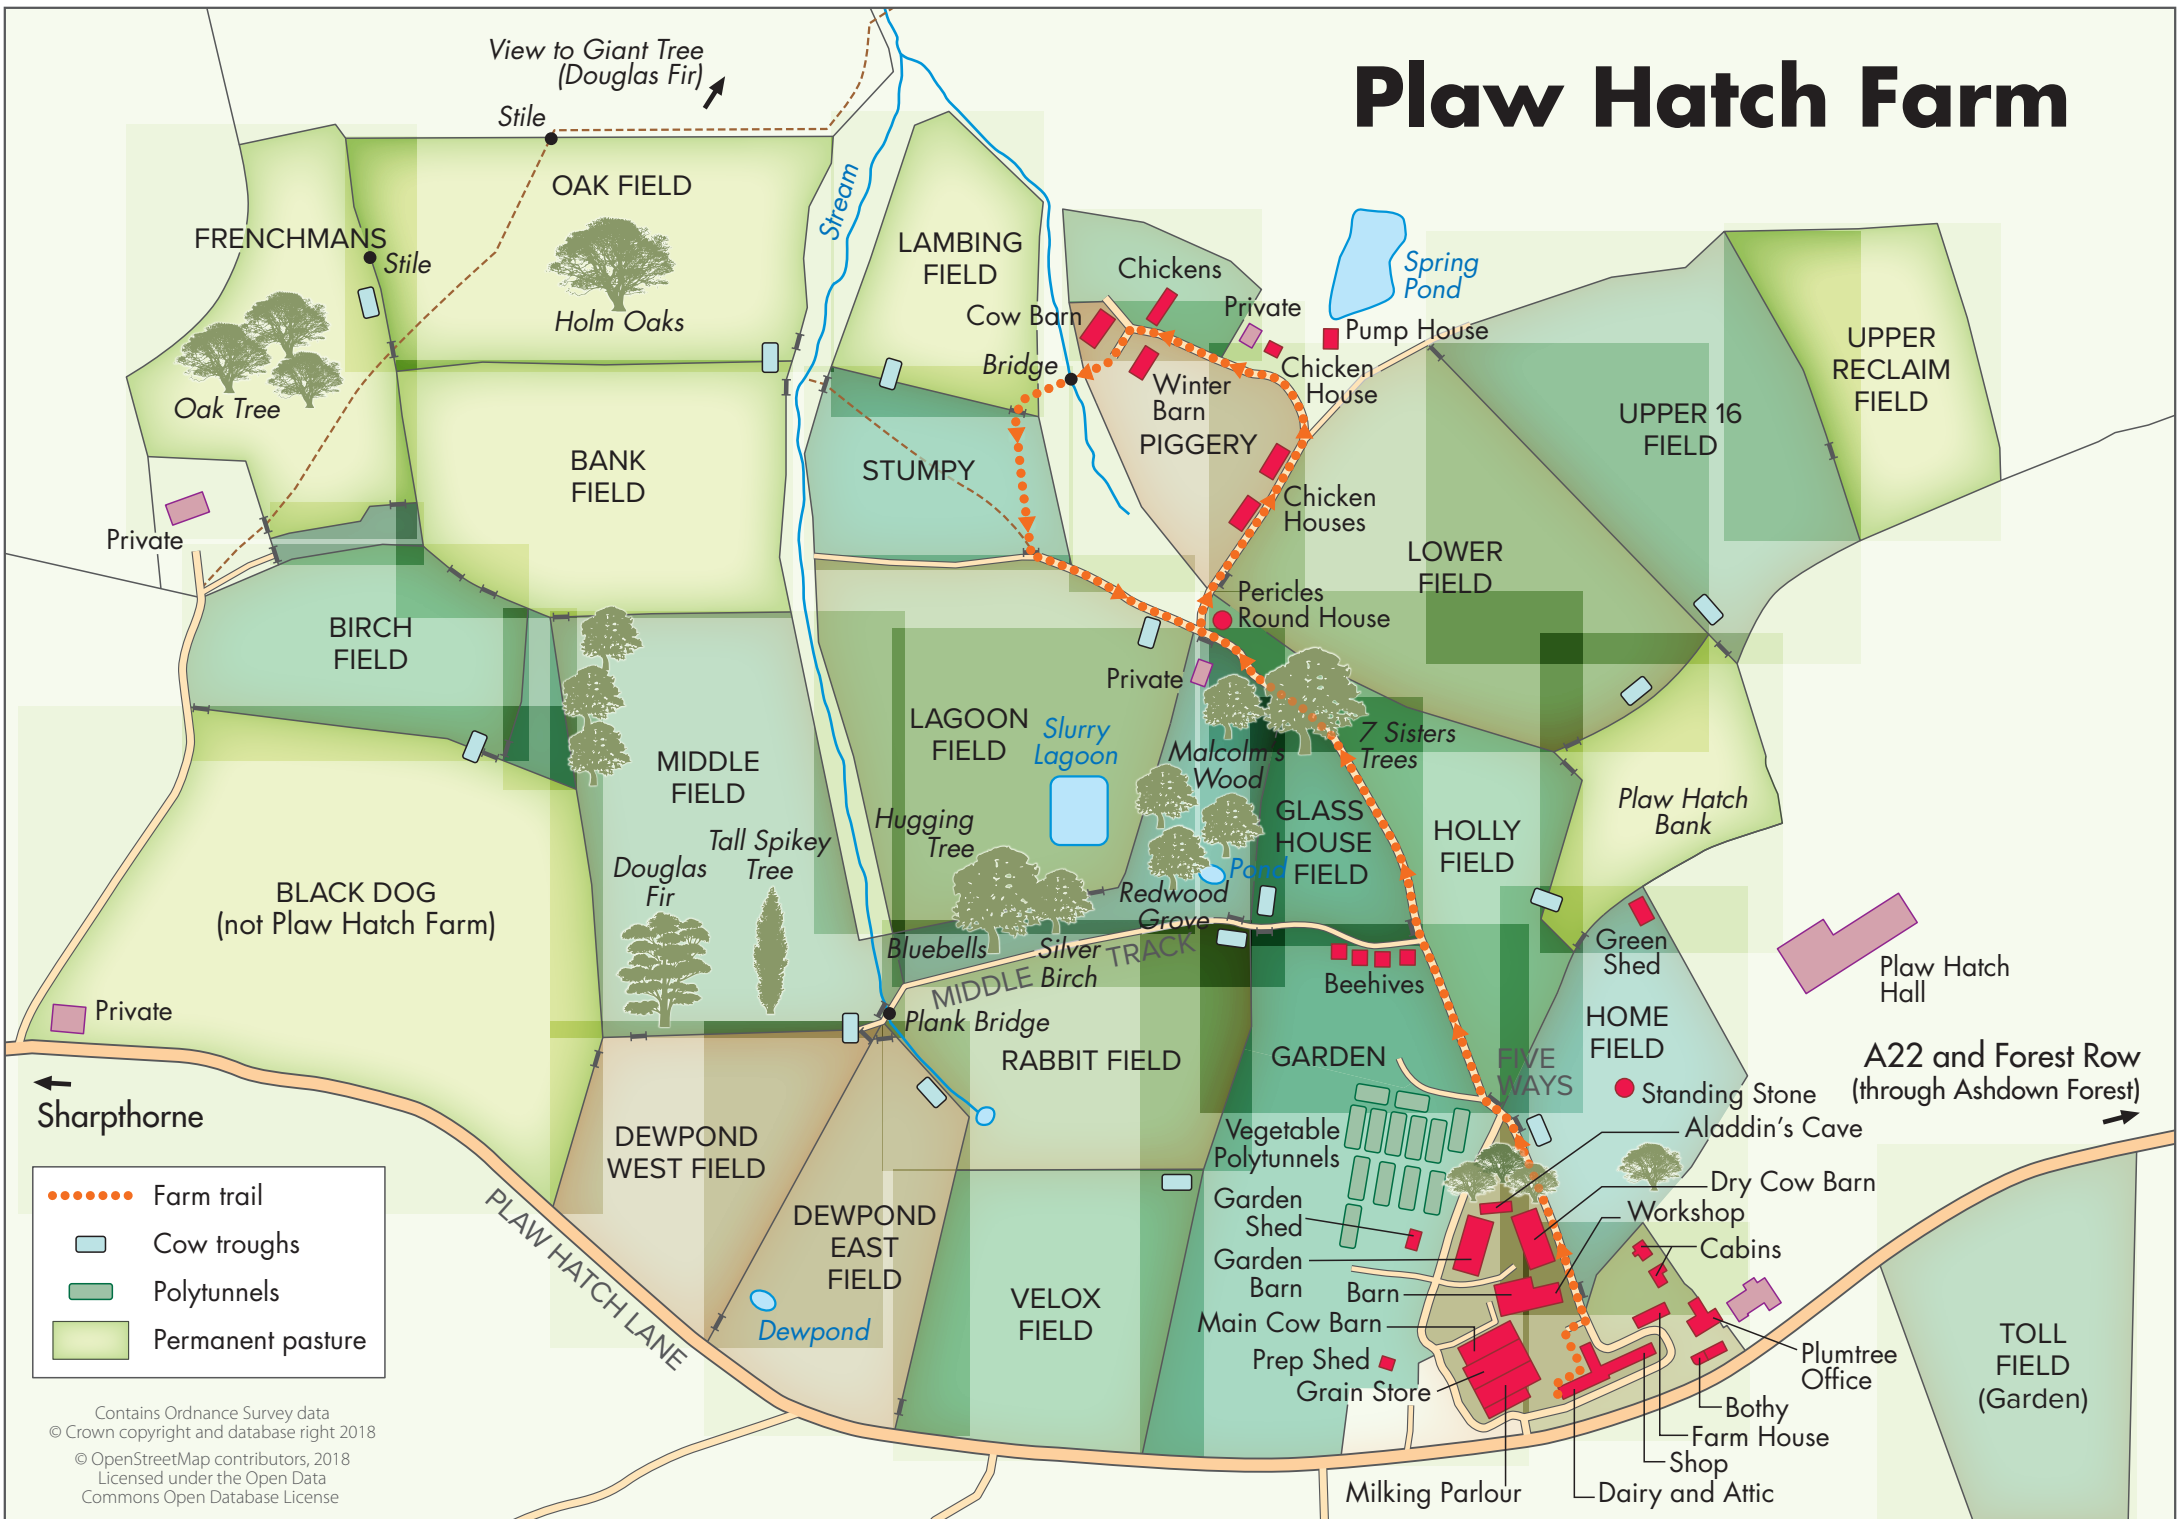

# Plaw Hatch Farm

- Farm trail
- Cow troughs
- Polytunnels
- Permanent pasture

Contains Ordnance Survey data  
 © Crown copyright and database right 2018  
 © OpenStreetMap contributors, 2018  
 Licensed under the Open Data Commons Open Database License